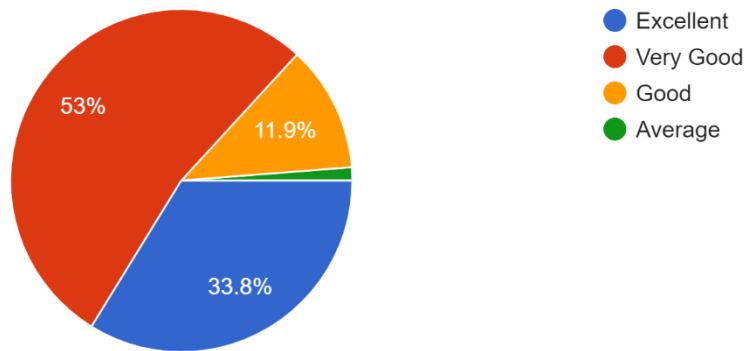

Savitribai Phule Shikshan Prasarak Mandal's SKN SINHGAD COLLEGE OF ENGINEERING

(Approved by AICTE & Affiliated to PAH Solapur University, Solapur)

A/p- Korti, Tal- Pandharpur, Pin- 413304, Dist.- Solapur.

Phone: 02186-250146, E-mail: principal@sknscoe.ac.in, Website: <https://www.sknscoe.ac.in>

1.4.1 Students Feedback on the Academic Performance and Ambience of the Institution

Are weak and fast learners students are identified and efforts are taken for improvement through remedial classes and other activities to improve the performance?

722 responses