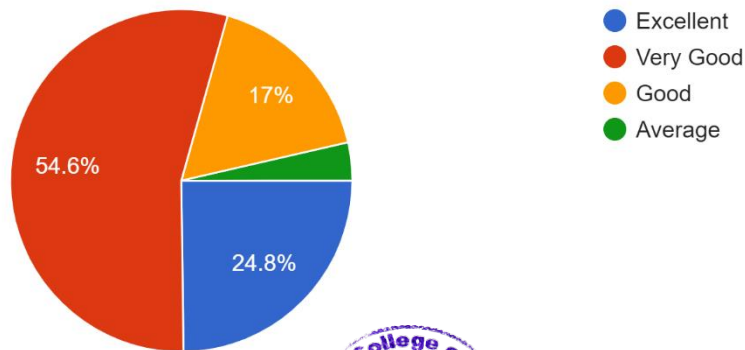

Institute responds timely to your grievances to your satisfaction

722 responses