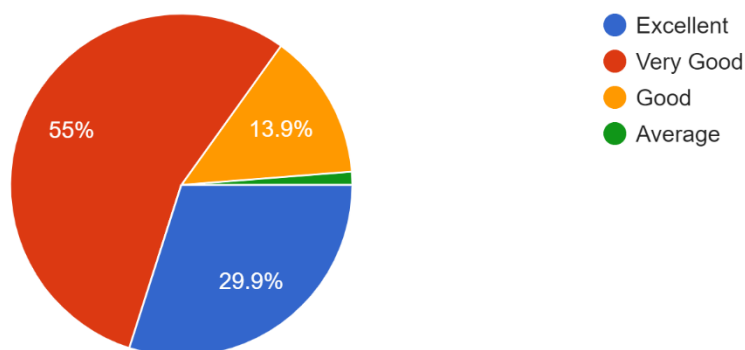

Are TG meetings are conducted as per the schedule and discussion regarding the performance is done by the teacher guardian?

722 responses