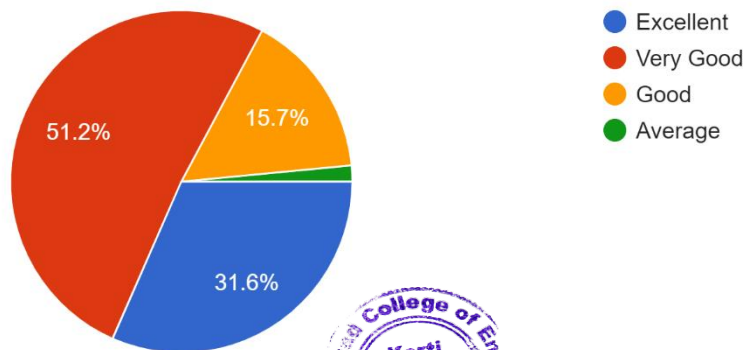

722 responses

Results of internal examinations are displayed and inform to you in time?

722 responses

Savitribai Phule Shikshan Prasarak Mandal's SKN SINHGAD COLLEGE OF ENGINEERING

(Approved by AICTE & Affiliated to PAH Solapur University, Solapur)