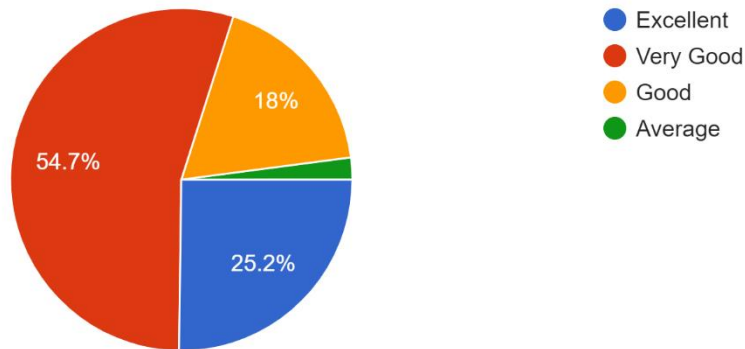

Savitribai Phule Shikshan Prasarak Mandal's SKN SINHGAD COLLEGE OF ENGINEERING

(Approved by AICTE & Affiliated to PAH Solapur University, Solapur)

A/p- Korti, Tal- Pandharpur, Pin- 413304, Dist.- Solapur.

Phone: 02186-250146, E-mail: principal@sknscoe.ac.in, Website: <https://www.sknscoe.ac.in>

1.4.1 Students Feedback on the Academic Performance and Ambience of the Institution

Are the toppers and rankers are felicitated for their performance?

722 responses