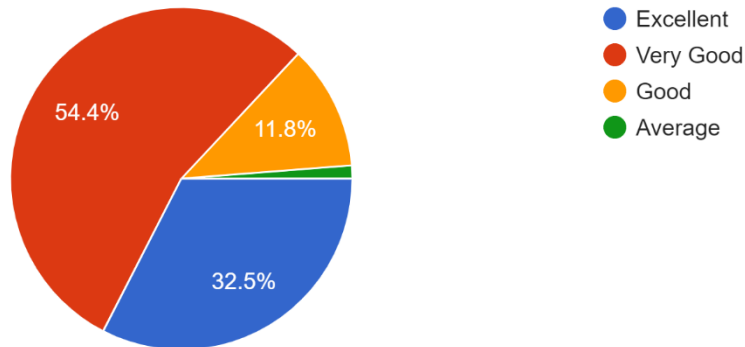

Savitribai Phule Shikshan Prasarak Mandal's SKN SINHGAD COLLEGE OF ENGINEERING

(Approved by AICTE & Affiliated to PAH Solapur University, Solapur)

A/p- Korti, Tal- Pandharpur, Pin- 413304, Dist.- Solapur.

Phone: 02186-250146, E-mail: principal@sknscoe.ac.in, Website: <https://www.sknscoe.ac.in>

1.4.1 Students Feedback on the Academic Performance and Ambience of the Institution

Are internal examinations like unit test, prelim examinations. mock are conducted in time?

722 responses