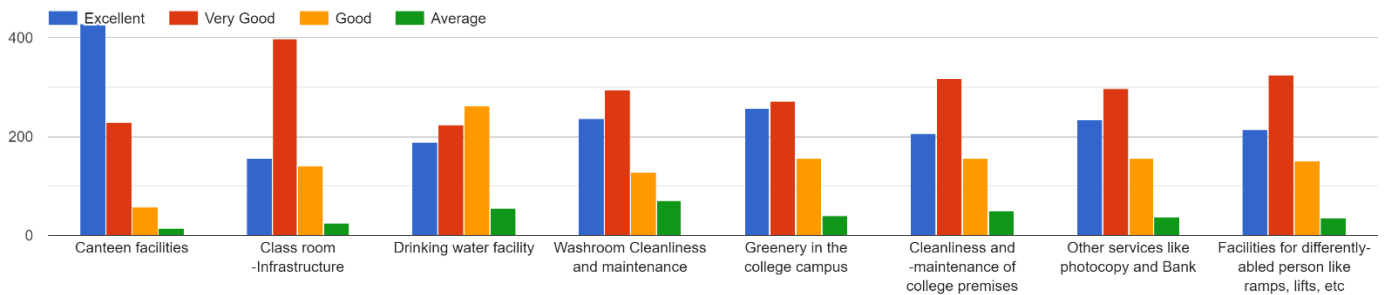

Savitribai Phule Shikshan Prasarak Mandal's
SKN SINHGAD COLLEGE OF ENGINEERING

(Approved by AICTE & Affiliated to PAH Solapur University, Solapur)

A/p- Korti, Tal- Pandharpur, Pin- 413304, Dist.- Solapur.

Phone: 02186-250146, E-mail: principal@sknscoe.ac.in, Website: <https://www.sknscoe.ac.in>

1.4.1 Students Feedback on the Academic Performance and Ambience of the Institution

Amenities and Assistance provided at the college Sports ground