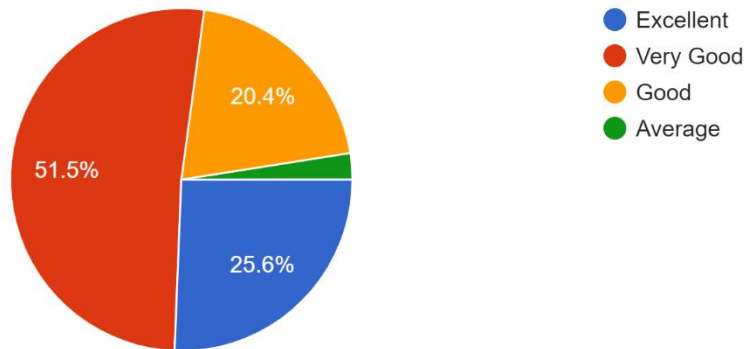

Savitribai Phule Shikshan Prasarak Mandal's SKN SINHGAD COLLEGE OF ENGINEERING

(Approved by AICTE & Affiliated to PAH Solapur University, Solapur)

A/p- Korti, Tal- Pandharpur, Pin- 413304, Dist.- Solapur.

Phone: 02186-250146, E-mail: principal@sknscoe.ac.in, Website: <https://www.sknscoe.ac.in>

1.4.1 Students Feedback on the Academic Performance and Ambience of the Institution

Atmosphere of the Institute is conducive to bring out best from you.

722 responses