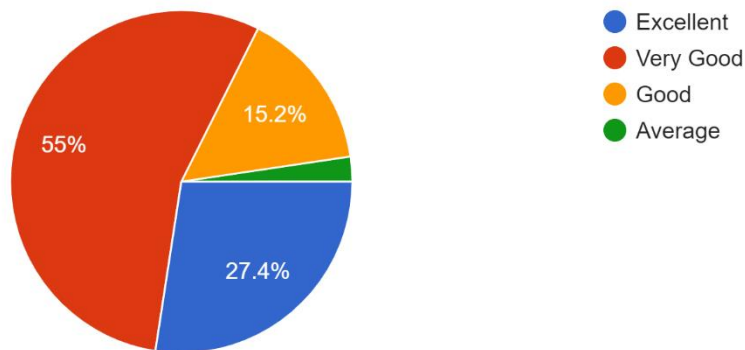

Atmosphere of the Institute is conducive to bring out best from you.

722 responses

Atmosphere in the Institute is assuring.

722 responses

Savitribai Phule Shikshan Prasarak Mandal's
SKN SINHGAD COLLEGE OF ENGINEERING